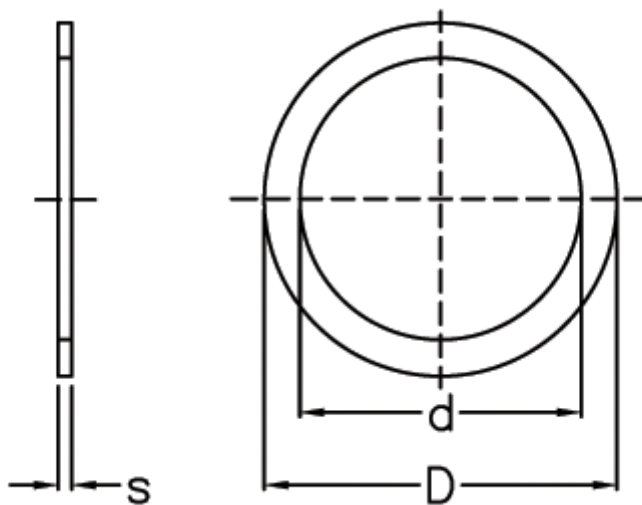

Article number: 0130579

Description: Support washer  
36x45x2,5 DIN 988

## Measures

---

d	= 36
D	= 45
Description	= 36x45x2,5
s	= 2.5
tol	= -0.05
Weight kg/1000	= 11.300